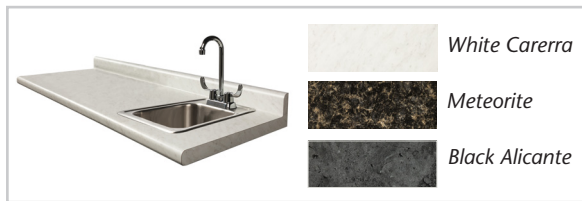

OPTIONS

42P Postform Laminate Countertop with Sink Cutout