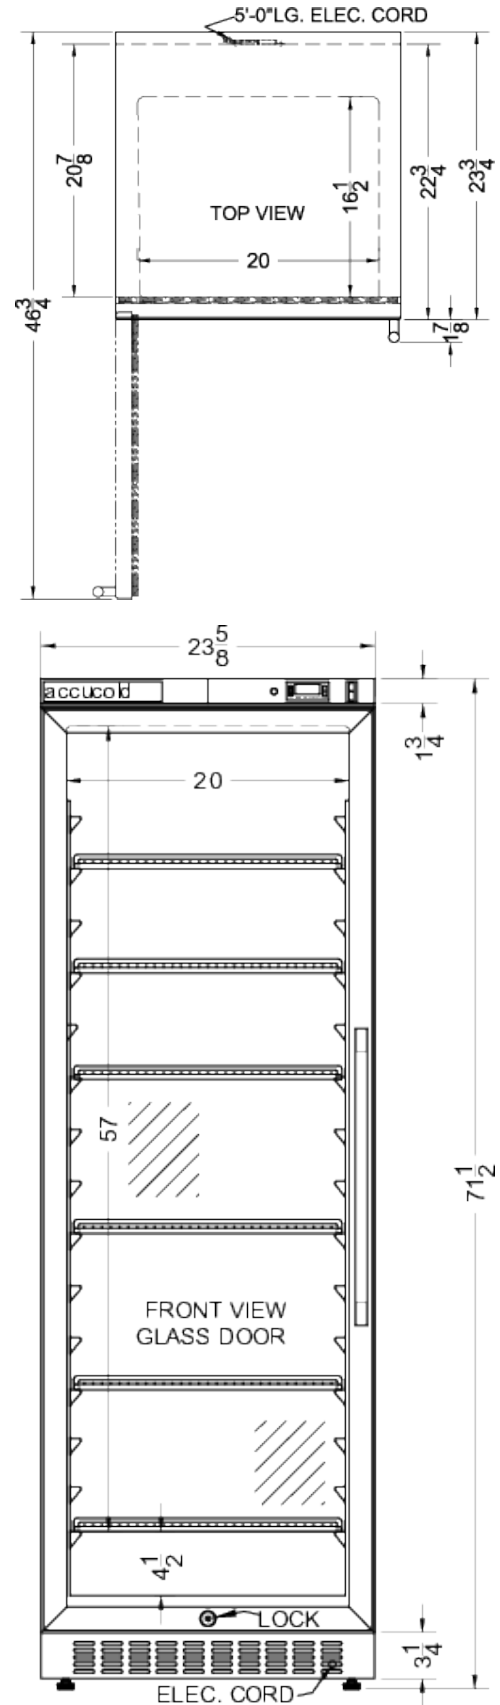

PTHC155GCSSLHD

71.5" x 23.63" x 23.75" (H x W x D)

Single chamber passive heating blanket warmer with a self-closing glass door, stainless steel interior, digital thermostat, stainless steel cabinet, and lock

PTHC155GCSSLHD Specifications:

Overview	
Height of Cabinet	71.5" (182 cm)
Width	23.63" (60 cm)
Depth	23.75" (60 cm)
Depth with Handle	25.63" (65 cm)
Depth with door at 90°	46.75" (119 cm)
Capacity	12.17 cu.ft. (345 L)
Door	Glass
Cabinet	Stainless Steel
US Electrical Safety	ETL
Canadian Electrical Safety	ETL-C
Amps	5.5
Voltage/Frequency	115 V AC/60 Hz
Weight	210.0 lbs. (95 kg)
Shipping Weight	215.0 lbs. (98 kg)
Parts & Labor Warranty	1 Year
UPC	761101074078
Warming Cabinet	
Door Swing	LHD
Reversible	No
Adjustable Shelves	Yes
Shelf Type	Chrome
Shelf Qty	6
Thermostat Type	Digital
Interior Height	57.0" (145 cm)
Interior Width	20.0" (51 cm)
Interior Depth	16.5" (42 cm)
Dolly	Optional
Temperature Range	90 to 140°F