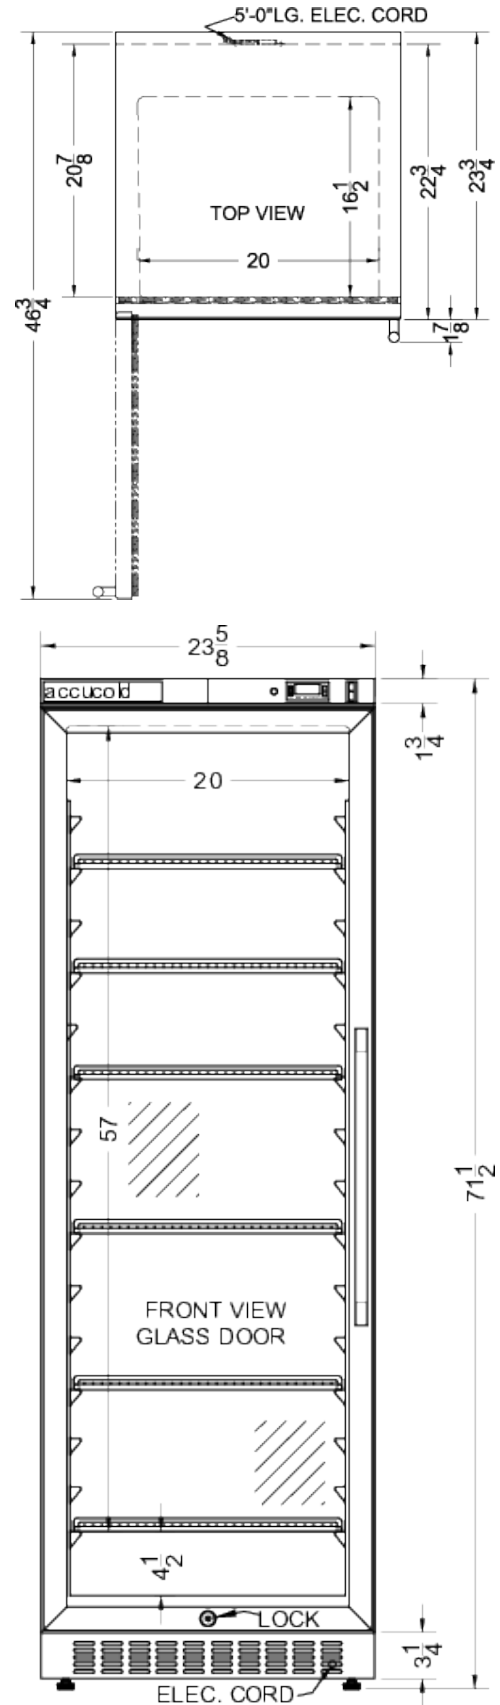

PTHC155GLHD

71.5" x 23.63" x 23.75" (H x W x D)

Single chamber passive heating blanket warmer with a self-closing glass door, stainless steel interior, digital thermostat, black cabinet, and lock

Highlights:

PTHC155GLHD Specifications:

Overview	
Height of Cabinet	71.5" (182 cm)
Width	23.63" (60 cm)
Depth	23.75" (60 cm)
Depth with Handle	25.63" (65 cm)
Depth with door at 90°	46.75" (119 cm)
Capacity	12.17 cu.ft. (345 L)
Door	Glass
Cabinet	Black
US Electrical Safety	ETL
Canadian Electrical Safety	ETL-C
Amps	5.5
Voltage/Frequency	115 V AC/60 Hz
Weight	200.0 lbs. (91 kg)
Shipping Weight	210.0 lbs. (95 kg)
Parts & Labor Warranty	1 Year
UPC	761101074054
Warming Cabinet	
Door Swing	LHD
Reversible	No
Adjustable Shelves	Yes
Shelf Type	Chrome
Shelf Qty	6
Thermostat Type	Digital
Interior Height	57.0" (145 cm)
Interior Width	20.0" (51 cm)
Interior Depth	16.5" (42 cm)
Dolly	Optional
Temperature Range	90 to 140°F